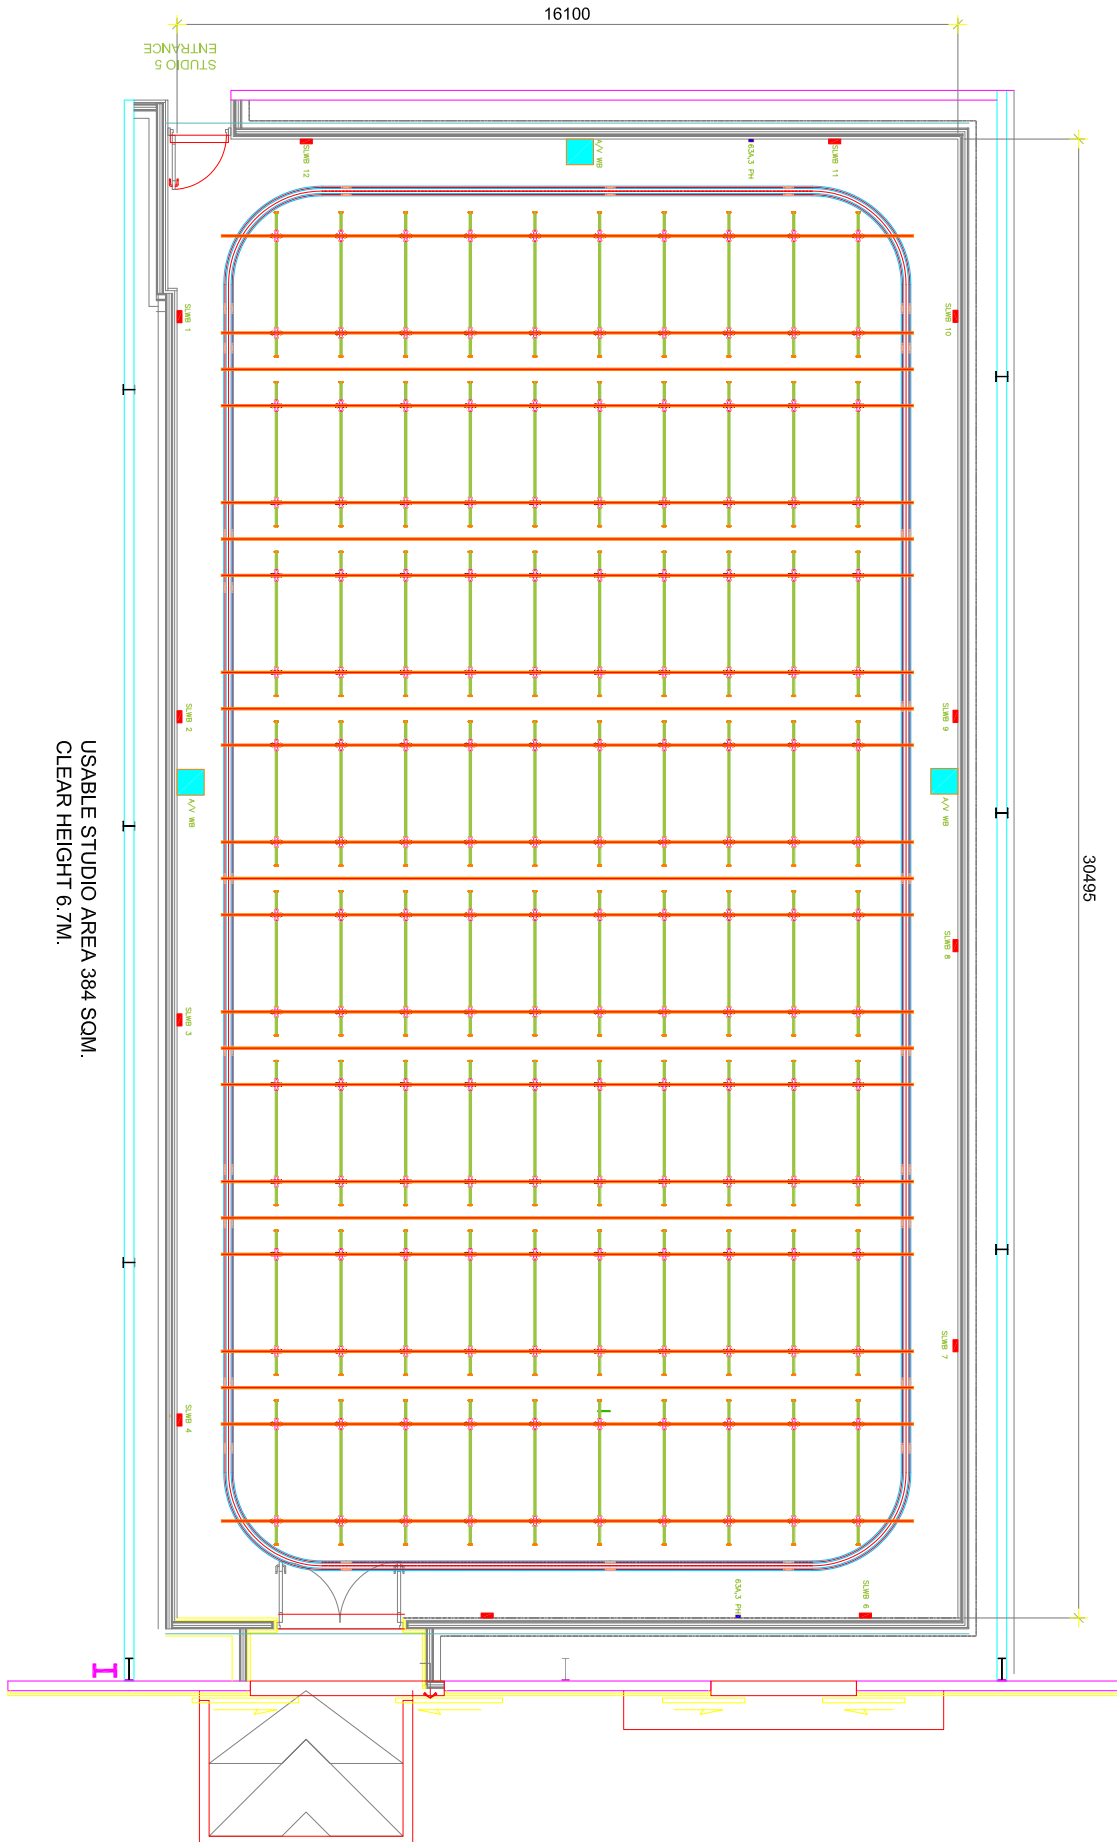

Studio B5

RIGGING	8 ROWS DOUBLE TRACKABLE & 7 SINGLE ROW RAIL 80 RAIL SYSTEM
CURTAIN	DOUBLE TRACK CURTAIN RAIL SYSTEM.
POWER	108 DIMMABLE OUTLETS AND 42 NON DIMMABLE OUTLETS ON THE GRID , 12 DIMMABLE AND 12 NON DIM OUTLETS ON THE 12 WALL BOXES & 2 NOS 63A , 3 Ph OUTLETS ON THE WALLS.
KEY	<ul style="list-style-type: none"> ■ 12 Nos Lighting Wall Box , 8 Nos Each with 1 Dim , 1 Non Dim & 1 DMX Outlet, ● 2 Nos 63 A , 3 Ph Outlet,